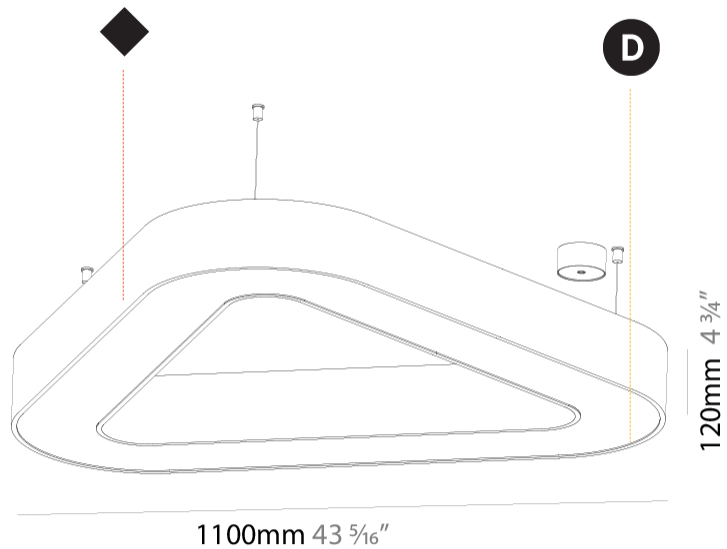

GENERAL

Series: Glorious
Subseries: Glorious Victory
Brand: Prolicht
Division: Architectural
Mounting Type: Suspension
Mounting Location: Ceiling
Subcategory: Ambient

PHYSICAL

Shape: Abstract
Length (mm): 1100
Length (in): 43 5/16
Width (mm): 1100
Width (in): 43 5/16
Height (mm): 120
Height (in): 4 3/4
Max. Overall Height (mm): 2120
Max. Overall Height (in): 83 7/16
Light Distribution: Direct
Weight (kg): 10.561
Weight (lbs): 23.23
Diffuser: PMMA - Opal or Micro-Prism
Fixture Finish: SSR / BKV / CWI / CRY / HAB / LAG / UFT / ITA / RUA / RUR / MIC / FTG / MYG / TWT / LOD / PUS / FRO / FUP / KIA / POP / BLS / SPG / MEY / GOH / GUM / CHC / COM / ABZ / JAG / OBR / MOS / ROR
Fixture Material: Aluminum

ELECTRICAL

Lamp Type: LED (Zhaga Standard)
Input Wattage (W): 45
Total Output Wattage (W): 36 / 28.8 (3500K)
Dimming: Non-Dimming / Phase Dimming (120Vac only) / 0-10V Dimming
Driver Included: Yes
Driver Location: Integrated
Driver Type: Constant Current - 120 / 277Vac
Driver Class: Class 2
Input Voltage (V): 120 - 277
Constant Current (MA): 350 / 900 (3500K)

LED

Color Temperature (°K): 3000 / 3500 / 4000
Max. Delivered Lumen (lm): 4150 / 4302 / 43390
CRI: >80 CRI
Efficiency (%): 0.65
Lamp Life (hrs): 50000

OPTICAL

RATINGS AND CERTIFICATIONS

Certified By: Certified for North American Standards
IP rating: IP20